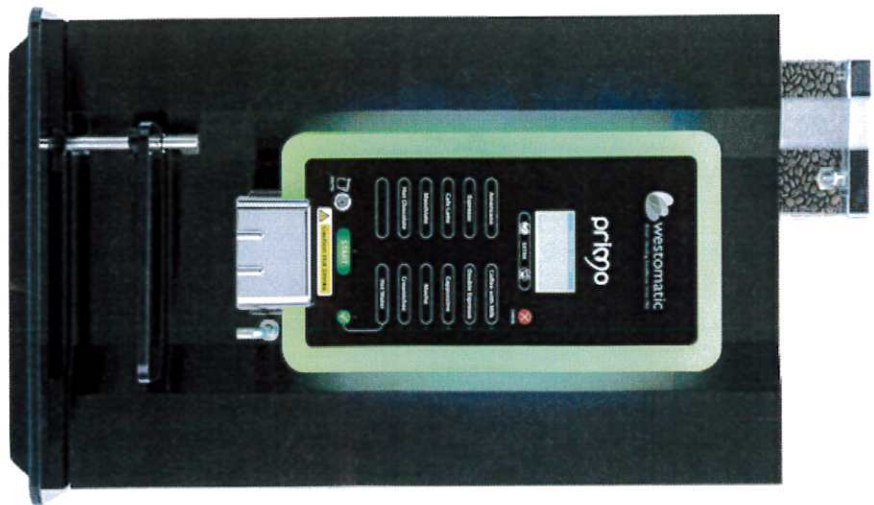

9.4.

Primo Bean to Cup Coin mechanism

The Primo Whole Bean uses the latest brewing technology to deliver 12 tasty choices easily selected from the user friendly menu.

The interchangeable LED mood lighting gives the machine real user appeal.

Beans are freshly ground by the world renowned Ditting grinder and brewed in an Italian high pressure espresso system - creating coffees with a great crema, cappuccinos with a delicious foam and indulgent hot chocolate - perfect for boardrooms, offices, bars, showrooms and many other locations..

Equipment Costings

Term	Lease cost per week	Management Fee **	
36 Month	£27.75	£9.47	
60 Month	£19.39	£9.47	

- **includes service, maintenance, parts and labour in the event of machine failure