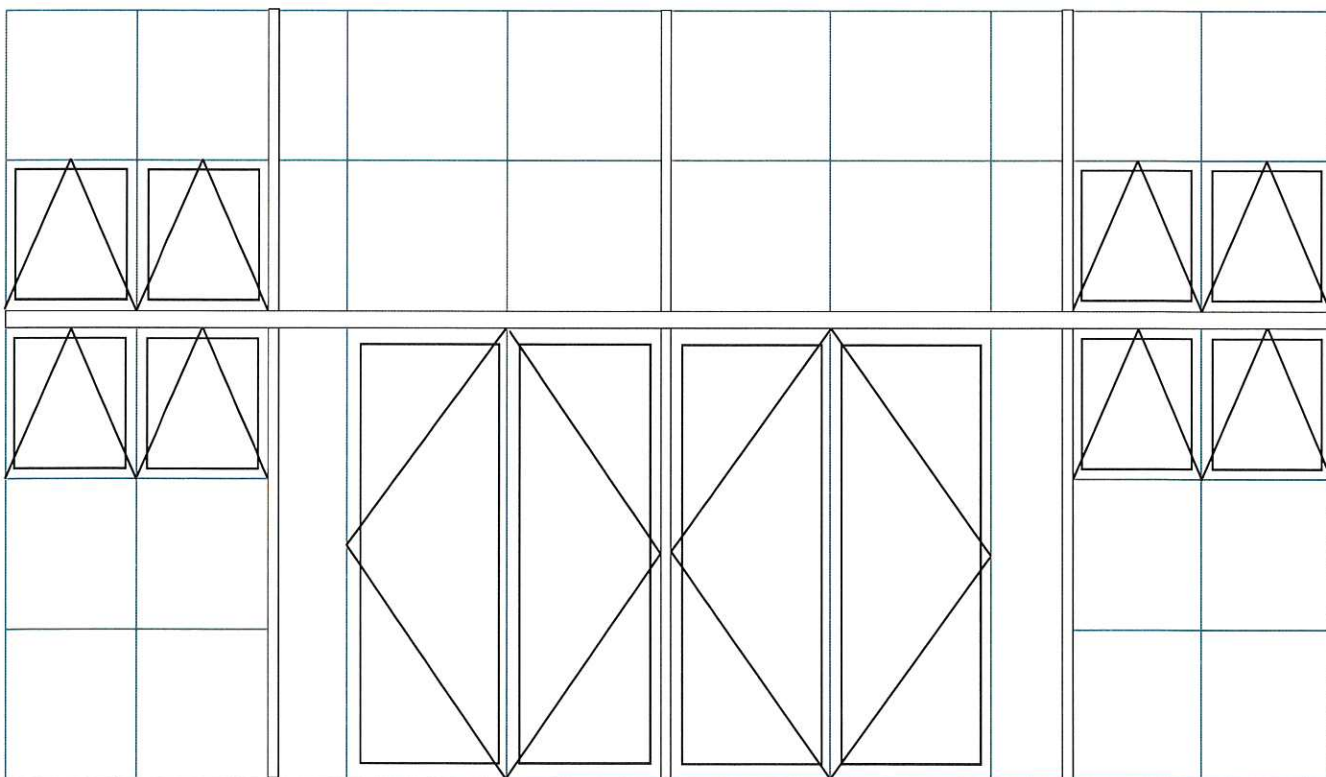

Fire exit panic bar doors with key access low wheel chair threshold
& auto closer Anti finger trap public access door hinges

Existing design (10 Frames) £12,684.00 inc VAT

Proposed new design still in keeping but fewer openers wider wheel chair access white aluminium doors and white upvc window frames this design will let more light in and would also be a cheaper option (8 Frames) £11,314.00 inc VAT