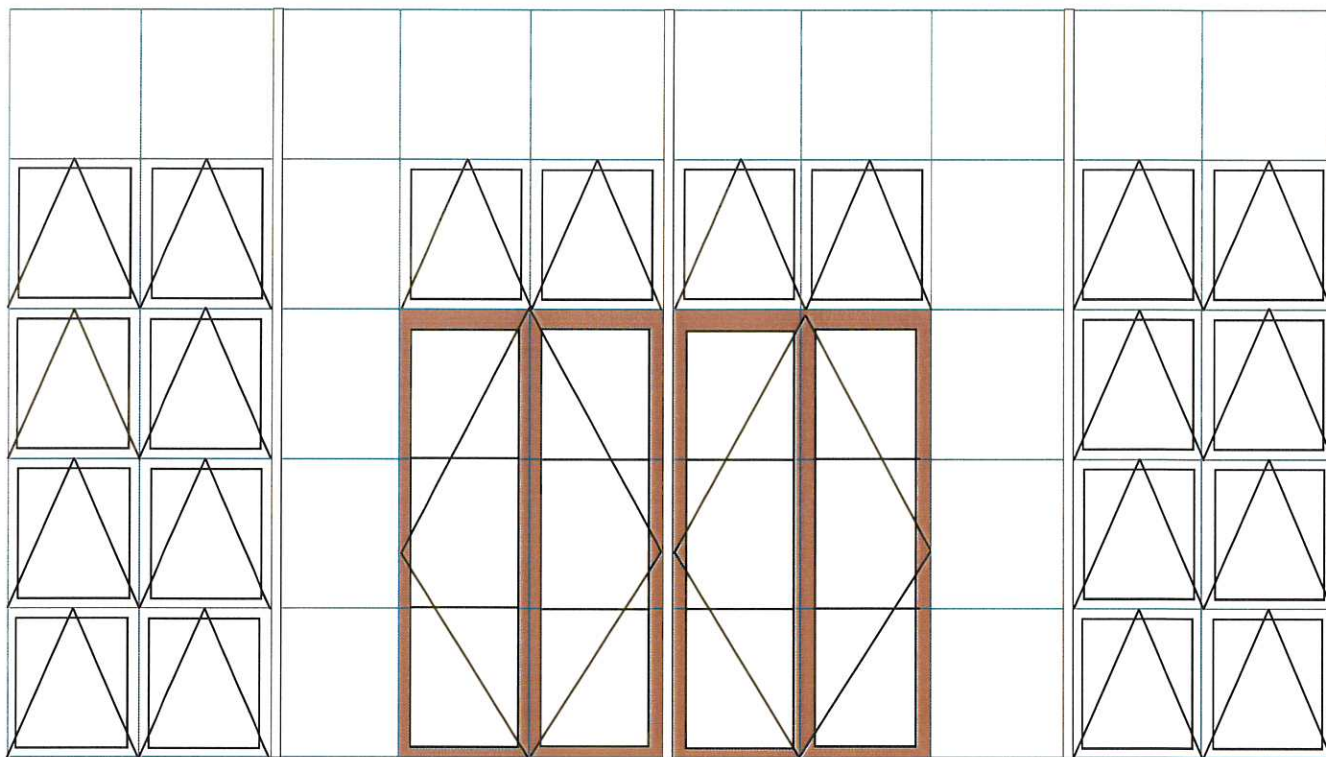

Fire exit panic bar doors with key access low wheel chair threshold
& auto closer Anti finger trap public access door hinges

Existing design (10 Frames) £12,684.00 inc VAT

Proposed new design still in keeping but fewer openers wider wheel chair access white aluminium doors and white upvc window frames this design will let more light in and would also be a cheaper option (8 Frames) £11,314.00 inc VAT